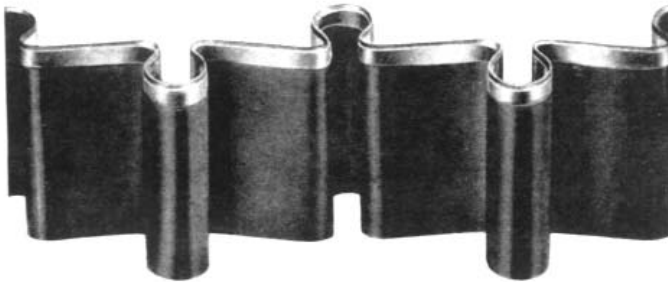

WAVE EDGE AND JIGSAW RULES

These wave edge rules, except large and extra large, have a flat body, waved on the edge only. All rules are supplied tip hardened to give a long cutting life, similar to that of an extra hard cutting rule.

Waved on edge only

Complete rule waved

Jigsaw rules

These jigsaw rules can be supplied in any pitch from 19mm upwards. Usually made from 2 point Flexicut with a long bevel/centre bevel cutting edge, tip hardened.